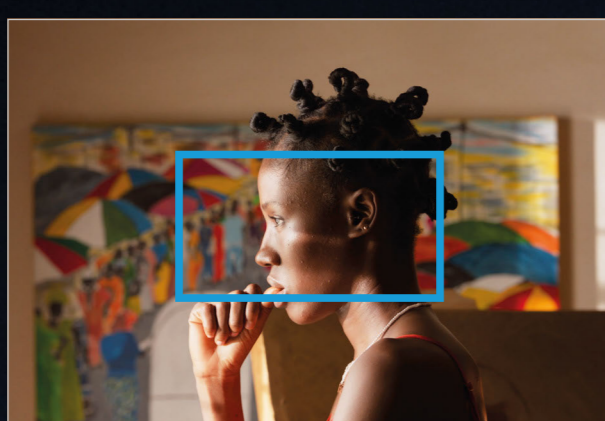

2K 16:9 S16

Photosites
2048 x 1152

Dimensions
12.44 x 7.00 mm
0.490 x 0.276 inch

Image Circle
14.27 mm
0.561 inch

Mimics the traditional Super 16 format for use with Super 16 lenses or as an in-camera center crop.

2K 2048 x 1152

Apple ProRes 120 fps

More about ALEXA 35

Frame Line & Lens Illumination Tool

Data Rate Calculator

All data based on ALEXA 35 Software Update Package 1.1. All data subject to change without further notice. Unless otherwise noted, all Apple ProRes flavors (422 HQ, 4444, 4444 XQ) have the same maximum frame rate on the ALEXA 35 regardless of whether a CODEX Compact Drive 1TB or 2TB is used. All formats labelled as "Ana 2x" record an image that has been de-squeezed in camera and does not require further cropping in post.

*This format has a slightly lower maximum frame rate in Apple ProRes 4444 XQ when using the CODEX Compact Drive 1TB, please see the online Formats and Data Rate Calculator for full specification.

ARRI